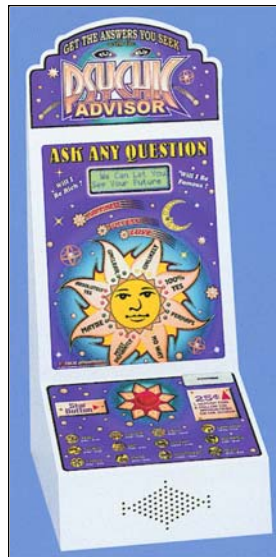

Amusement Devices

Add Additional Revenue To Your Bottom Line With These Easy To Place, Timeless Money Making Amusement Themes!

DOCTOR LOVE

Romantic doctor and nurse give 3 different love rate tests per play.

150 possible readings.

Thermometer with LED lights.

5 different songs per play.

DOOZIK ADVISOR

Will answer any question. Readings in happiness, success or love.

150 possible readings.

LED flashing lights.

PEDESTAL STAND

Personalize this stand with a logo or custom art.

18" wide
18" deep
55" high

TRUEGRIP CHALLENGE

A truly accurate test of strength.

10 humorous voices.

LCD and bar graph readouts.

Fun for the entire family.

Gina the GYPSY

Fortune telling gypsy tells your future.

Flashing moon & stars.

LED glowing eyes.

72 LED flashing lights.

150 possible readings

All game devices are equipped to operate with battery power, or with A/C electrical current.