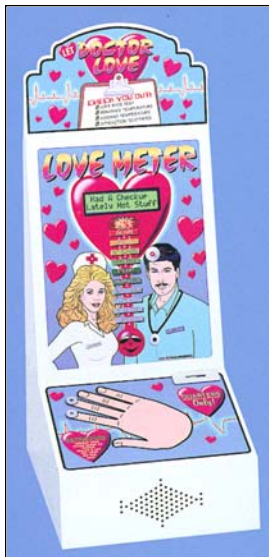

Amusement Devices

Add Additional Revenue To Your Bottom Line With These Easy To Place, Timeless Money Making Amusement Themes!

DOCTOR LOVE

Romantic doctor and nurse give 3 different love rate tests per play.

150 possible readings.

Thermometer with LED lights.

5 different songs per play.

DOOZIK ADVISOR

Will answer any question. Readings in happiness, success or love.

150 possible readings.

LED flashing lights.

PEDESTAL STAND

Personalize this stand with a logo or custom art.

18" wide
18" deep
55" high

TRUEGRIP CHALLENGE

A truly accurate test of strength.

10 humorous voices.

LCD and bar graph readouts.

Fun for the entire family.

Gina the GYPSY

Fortune telling gypsy tells your future.

Flashing moon & stars.

LED glowing eyes.

72 LED flashing lights.

150 possible readings

All game devices are equipped to operate with battery power, or with A/C electrical current.