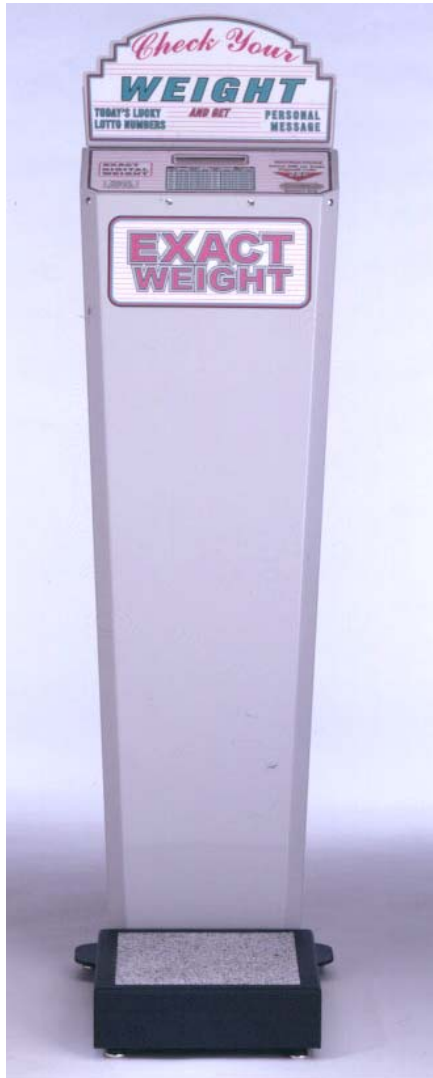

New Millennium Weight Scales

Beautifully Designed Scales, With Modern Graphics, Generate Consistent Income.

battery operated • minimal floor space (55”H x 15”W x 21”D) • lucky lottery numbers • digital accurate weight • personal “good luck”